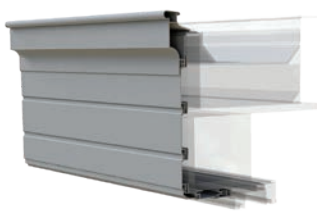

CHARACTERFUL

TIMELESS

Discrete spotlights that provide a cosy atmosphere after dark can be built into the profiles. The girder profiles are adapted for the installation of single or double glazing or for roof panels available in various thicknesses. A latch with a concealed fixing is placed in variants that require it.

SKY HOME PROPERTIES

Insulation	System insulated by means of PVC profiles	
Glazing	Double insulating laminated glass of up to 32 mm	
Inclination	5°	35°
Roof girders	58 mm	92 mm
Joinery adjustment	All Van Beveren systems	
Side fastener of the glass roof	By means of thermal break B70 or Optima profiles	
Eaves	Characterful or timeless, variable height with various segments	