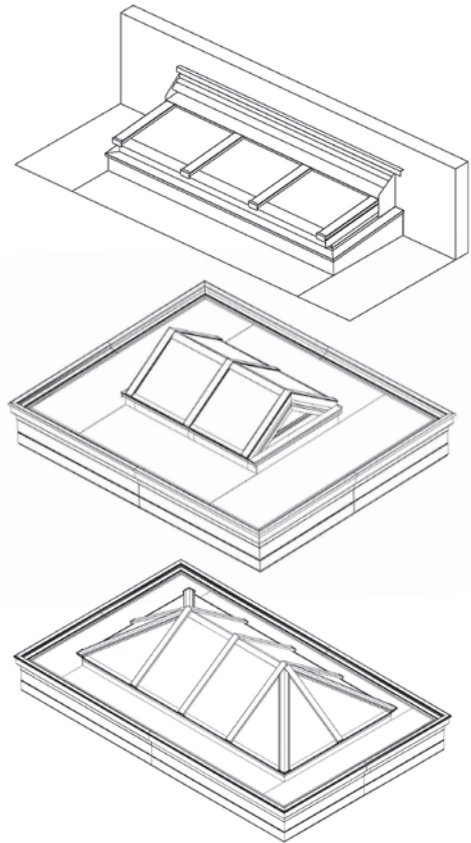

The Sky Home system has unlimited possibilities and adapts perfectly to the style of your home. Sky Home also offers an aesthetic and professional eave solution in two variants adjustable to any height within range.

CHARACTERFUL

TIMELESS

Discrete spotlights that provide a cosy atmosphere after dark can be built into the profiles. The girder profiles are adapted for the installation of single or double glazing or for roof panels available in various thicknesses. A latch with a concealed fixing is placed in variants that require it.

SKY HOME PROPERTIES

Insulation	System insulated by means of PVC profiles	
Glazing	Double insulating laminated glass of up to 32 mm	
Inclination	5°	35°
Roof girders	58 mm	92 mm
Joinery adjustment	All Van Beveren systems	
Side fastener of the glass roof	By means of thermal break B70 or Optima profiles	
Eaves	Characterful or timeless, variable height with various segments	